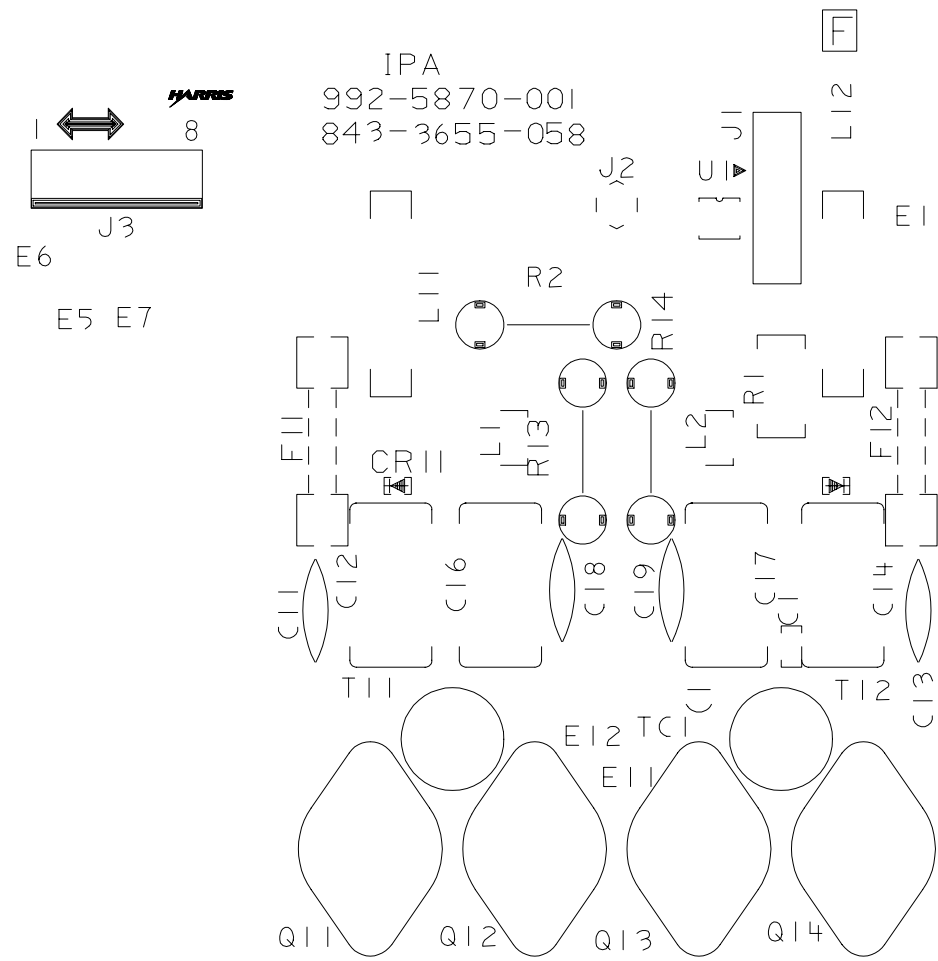

D

D

C

C

B

B

A

A

TITLE
 COMPONENT LOCATOR
 IPA
 -

DWG NO. 843 5400 262 .

REV A1

NOTES	REVISION	LTR	ZONE	DATE	DFTM	ENG	ECO NBR
		A	NEWDWG
		A1	.	10-5-98	KJH	BK	DOC CHG
	DELETED GENERIC GRID						